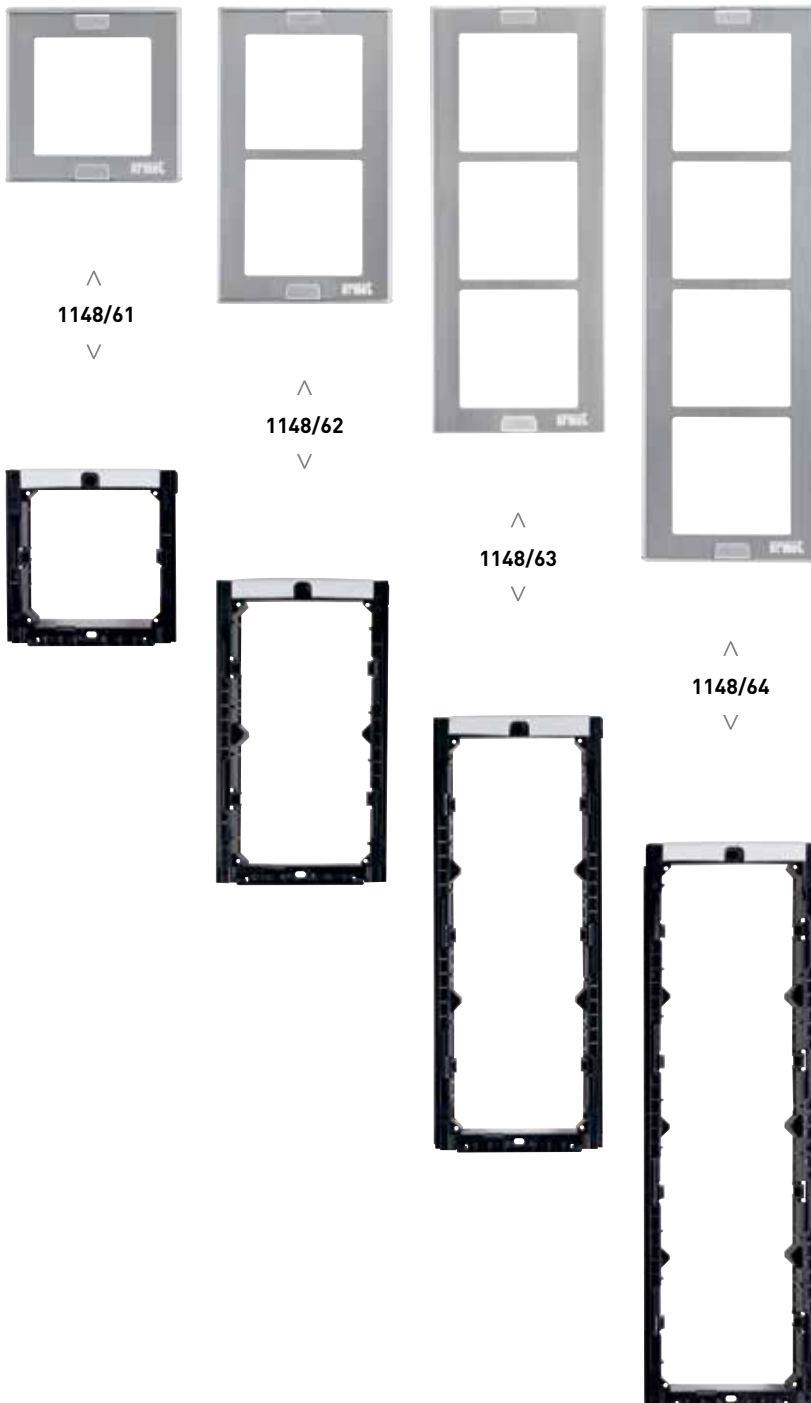

FLUSH-MOUNTING BOXES AND FRAMES

Few codes, endless possibilities

4 frames available in different heights and 4 matching flush-mounting boxes, which can all be easily combined. Sinthesi S2 is a flexible entry panel which makes the installer's job easier.

FRAMES